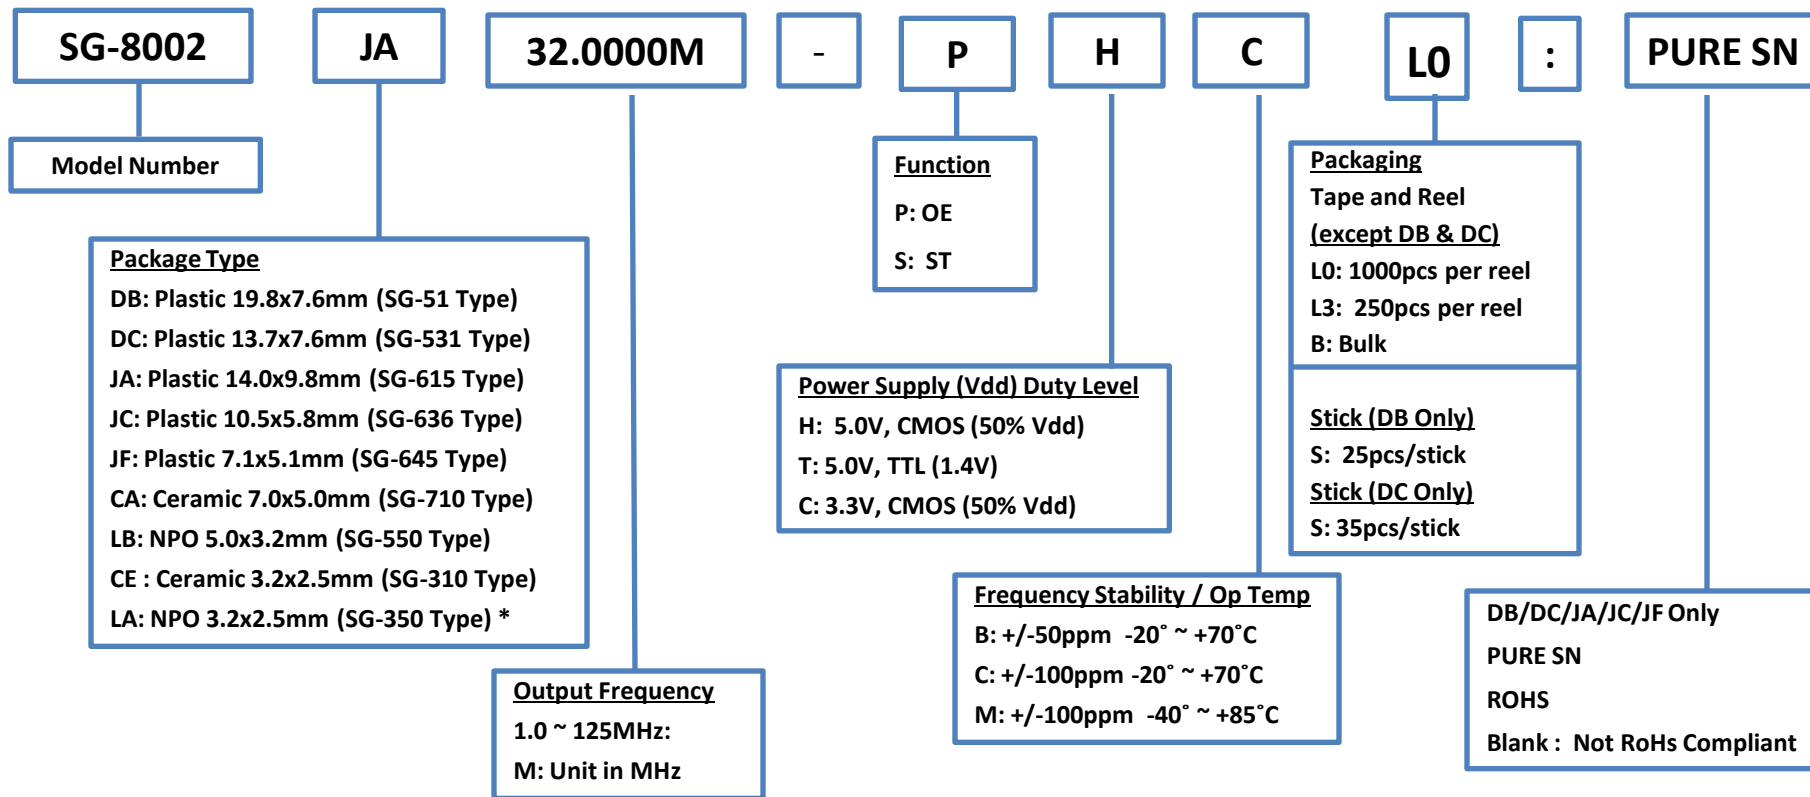

Product Configuration System

Crystal Oscillators - Programmable

***SG-8002LA & SG-8002DB:
 Not Recommended for New Designs**

NOTE:
 Complete Pb Free:
 SG-8002CA/CE
 SG-8002LA/LB