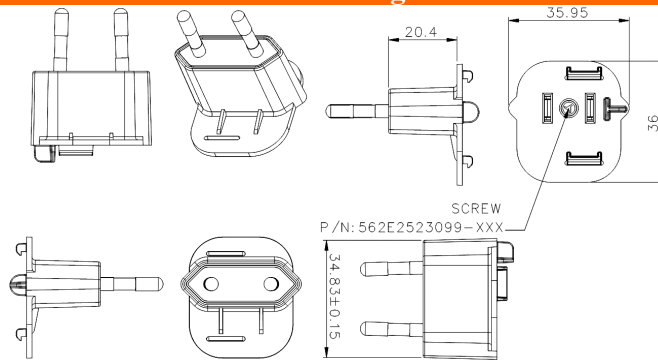

Interchangeable Clips for the PSA05F Folding Prong Wall Adapter

FPE – European Clip

Dimension Drawing Unit: mm

FPK – UK Clip

Dimension Drawing Unit: mm

FPS – Australia Clip

Dimension Drawing Unit: mm