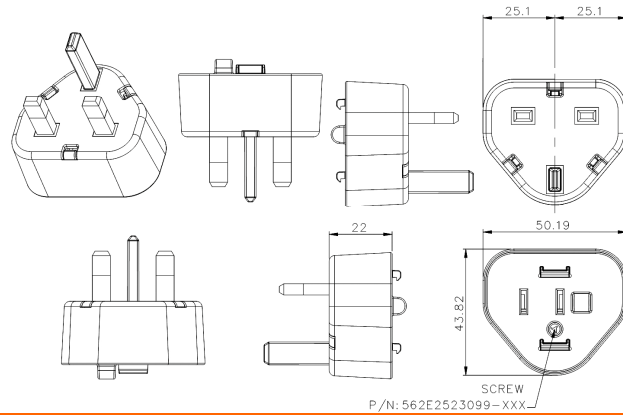

Interchangeable Clips for the PSA05F Folding Prong Wall Adapter

FPE – European Clip

Dimension Drawing Unit: mm

FPK – UK Clip

Dimension Drawing Unit: mm

FPS – Australia Clip

Dimension Drawing Unit: mm