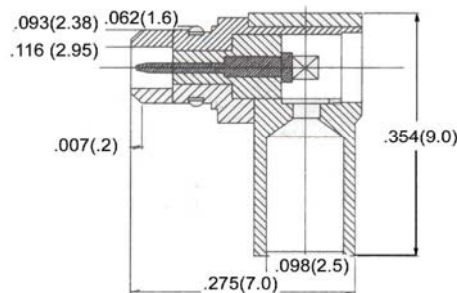

P/N: 1320A204M

Crimp Type for Flexible Cable

Right Angle Plug

Cable: RG174/U, 188/U, 316/U

P/N: 1313A204M

**Printed Circuit Board
Connectors**

Vertical Jack

P/N: 1361A514
